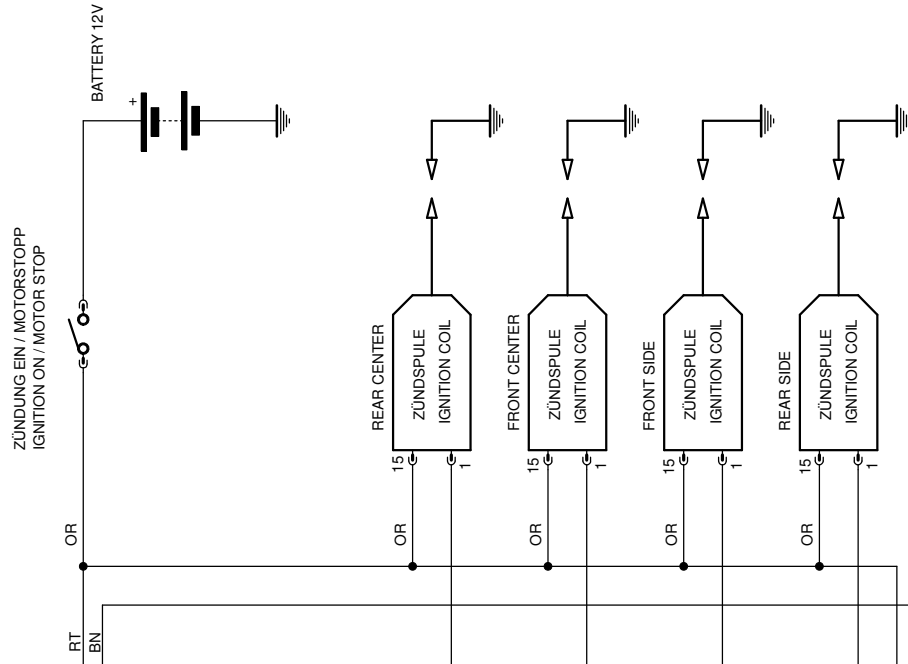

# CTS7N2 KIT KTM RC8

KRAFTSENSOR  
FORCE SENSOR

OPTIONAL: CTS VERBIETEND/DISABLE

**LEGENDE:**

- BN = BRAUN/BROWN
- RT = ROT/RED
- RS = ROSA/PINK
- OR = ORANGE/ORANGE
- GB = GELB/YELLOW
- GN = GRÜN/GREEN
- BL = BLAU/BLUE
- VI = VIOLETT/MOLETT
- GR = GRAU/GREY
- SW = SCHWARZ/BLACK
- WS = WEISS/WHITE

VERBINDEN  
CONNECT

KABELBAUM  
WIRING HARNESS

TITLE: CTS7 KTM RC8

Document Number:

REV:

Date: 28.01.2019 15:53:31

Sheet: 1/1