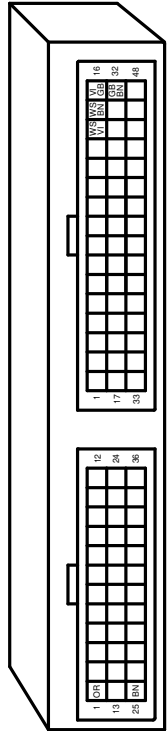

# CTS7N2 KIT KTM RC8

KRAFTSENSOR  
FORCE SENSOR

OPTIONAL: CTS VERBIETEND/DISABLE

**LEGENDE:**

- BN = BRAUN/BROWN
- RT = ROT/RED
- RS = ROSA/PINK
- OR = ORANGE/ORANGE
- GB = GELB/YELLOW
- GN = GRÜN/GREEN
- BL = BLAU/BLUE
- VI = VIOLETT/MOLETT
- GR = GRAU/GREY
- SW = SCHWARZ/BLACK
- WS = WEISS/WHITE

VERBINDEN  
CONNECT

KABELBAUM  
WIRING HARNESS

TITLE: CTS7 KTM RC8

Document Number:

REV:

Date: 28.01.2019 15:53:31

Sheet: 1/1