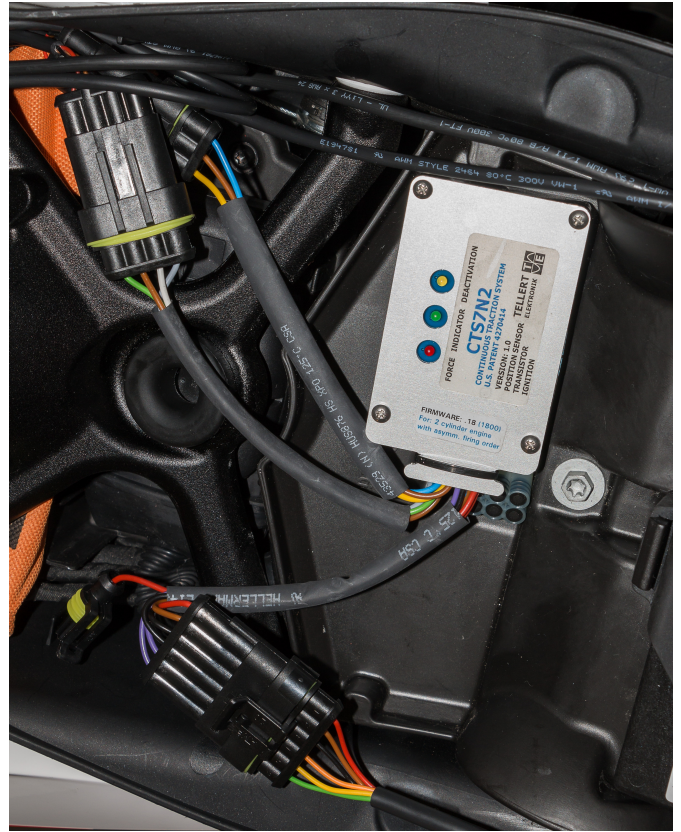

# CTS7N2 KIT KTM RC8

KRAFTSENSOR  
FORCE SENSOR

OPTIONAL: CTS VERBIETEND/DISABLE

**LEGENDE:**

- BN = BRAUN/BROWN
- RT = ROT/RED
- RS = ROSA/PINK
- OR = ORANGE/ORANGE
- GB = GELB/YELLOW
- GN = GRÜN/GREEN
- BL = BLAU/BLUE
- VI = VIOLETT/MOLETT
- GR = GRAU/GREY
- SW = SCHWARZ/BLACK
- WS = WEISS/WHITE

VERBINDEN  
CONNECT

KABELBAUM  
WIRING HARNESS

TITLE: CTS7 KTM RC8

Document Number:

REV:

Date: 28.01.2019 15:53:31

Sheet: 1/1