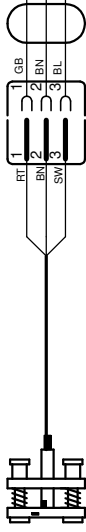

# CTS7N2 KIT KTM RC8

KRAFTSENSOR  
FORCE SENSOR

OPTIONAL: CTS VERBIETEND/DISABLE

**LEGENDE:**

- BN = BRAUN/BROWN
- RT = ROT/RED
- RS = ROSA/PINK
- OR = ORANGE/ORANGE
- GB = GELB/YELLOW
- GN = GRÜN/GREEN
- BL = BLAU/BLUE
- VI = VIOLETT/MOLETT
- GR = GRAU/GREY
- SW = SCHWARZ/BLACK
- WS = WEISS/WHITE

VERBINDEN  
CONNECT

KABELBAUM  
WIRING HARNESS

TITLE: CTS7 KTM RC8

Document Number:

REV:

Date: 28.01.2019 15:53:31

Sheet: 1/1