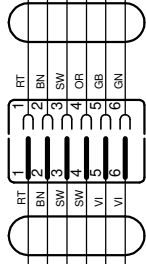

# CTS7N2 KIT KTM RC8

KRAFTSENSOR  
FORCE SENSOR

OPTIONAL: CTS VERBIETEND/DISABLE

**LEGENDE:**

- BN = BRAUN/BROWN
- RT = ROT/RED
- RS = ROSA/PINK
- OR = ORANGE/ORANGE
- GB = GELB/YELLOW
- GN = GRÜN/GREEN
- BL = BLAU/BLUE
- VI = VIOLETT/MOLETT
- GR = GRAU/GREY
- SW = SCHWARZ/BLACK
- WS = WEISS/WHITE

VERBINDEN  
CONNECT

KABELBAUM  
WIRING HARNESS

TITLE: CTS7 KTM RC8

Document Number:

REV:

Date: 28.01.2019 15:53:31

Sheet: 1/1